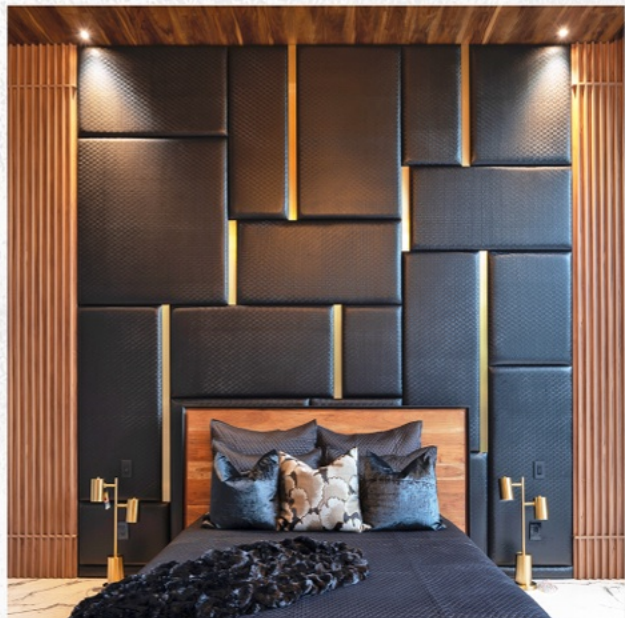

DEMVEL

Style design

UPHOLSTERED WALL PANELS
&
LUXE BEDROOM SETS

Defining Luxury in Meticulous Detailing

A refined *luxury*, Upholstered Panels and Bespoke Beds offer a *unique* and aesthetic look to the interior, seamlessly allow for comfort and design to coexist, creating a casual and *relaxed atmosphere* yet highly *elegant*.

Elegant, Unique and Modern

SERVICES

- UPHOLSTERED PADDED WALL PANELS
 - CUSTOM BED FRAMES
 - CUSTOM NIGHTSTANDS
 - WOOD PANELS AND SLATS
 - GALAXY | STARRY CEILING
- RESIDENTIAL & COMMERCIAL

Our **Luxury Bedroom Sets** offer a range of stunning designs to suit every taste and preference. Whether you prefer a classic, timeless look or a modern, sleek aesthetic, we have the perfect set to complement your personal style and elevate your bedroom décor.

Wall paneling reveals personality more than any other wall treatment. Accent Wall can be the focal point of your room, making it stand out.

Bring comfort and style to your home or office and give your interior an *AMAZING APPEARANCE*

UPHOLSTERED WALL PANELS
TRANSFORM the interior from ordinary to extraordinary:

- 👉 They instantly elevate the look of your room, giving it a luxurious and *HIGH-END* feel.
- 👉 They add a sense of richness and depth to the room that is hard to achieve with paint or wallpaper.
- 👉 They create a *COZY* and inviting atmosphere.