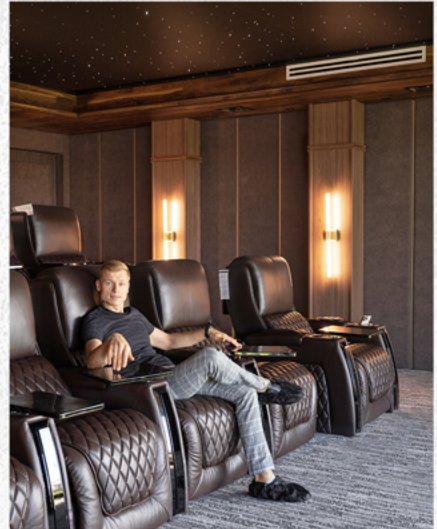

Wall paneling reveals personality more than any other wall treatment. Accent Wall can be the focal point of your room, making it stand out.

Bring comfort and style to your home or office and give your interior an *AMAZING APPEARANCE*

UPHOLSTERED WALL PANELS
TRANSFORM the interior from ordinary to extraordinary:

- 👉 They instantly elevate the look of your room, giving it a luxurious and *HIGH-END* feel.
- 👉 They add a sense of richness and depth to the room that is hard to achieve with paint or wallpaper.
- 👉 They create a *COZY* and inviting atmosphere.

HOME THEATER

Fiber optics Star Ceiling and Upholstered Wall Panels give your Home Theater depth and create an immersive sensation that enhances your movie viewing experience by absorbing sound waves and preventing cross reflection.